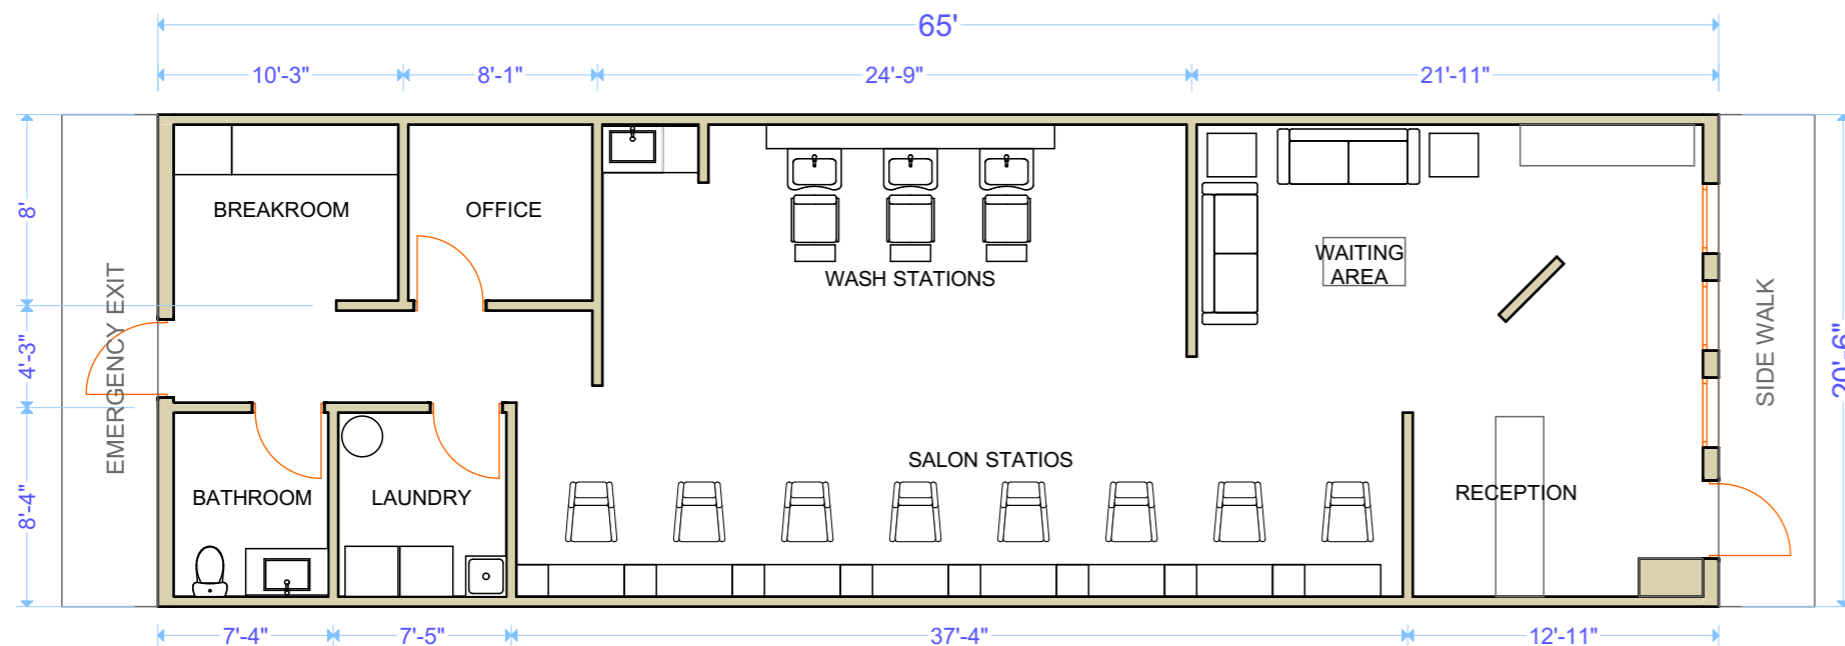

PARK VISTA PLAZA

SITE PLAN LOCATION SUITE 169

VIEWS

FLOOR PLAN

LOCATION:
PARK VISTA
9500 RAY WHITE ROAD
FORT WORTH TEXAS 76244

PLAN:
SUITE 169

AREA:
1,340.00 SQFT.

DAN CUSTER
danieljcus@gmail.com

CONTACT:
214-528-9906 (OFFICE)
214-460-5287 (CELL)

ARQ:
RAMIRO RINCON

SCALE:
1/8" = 1'-0"
DATE: 10/04/24